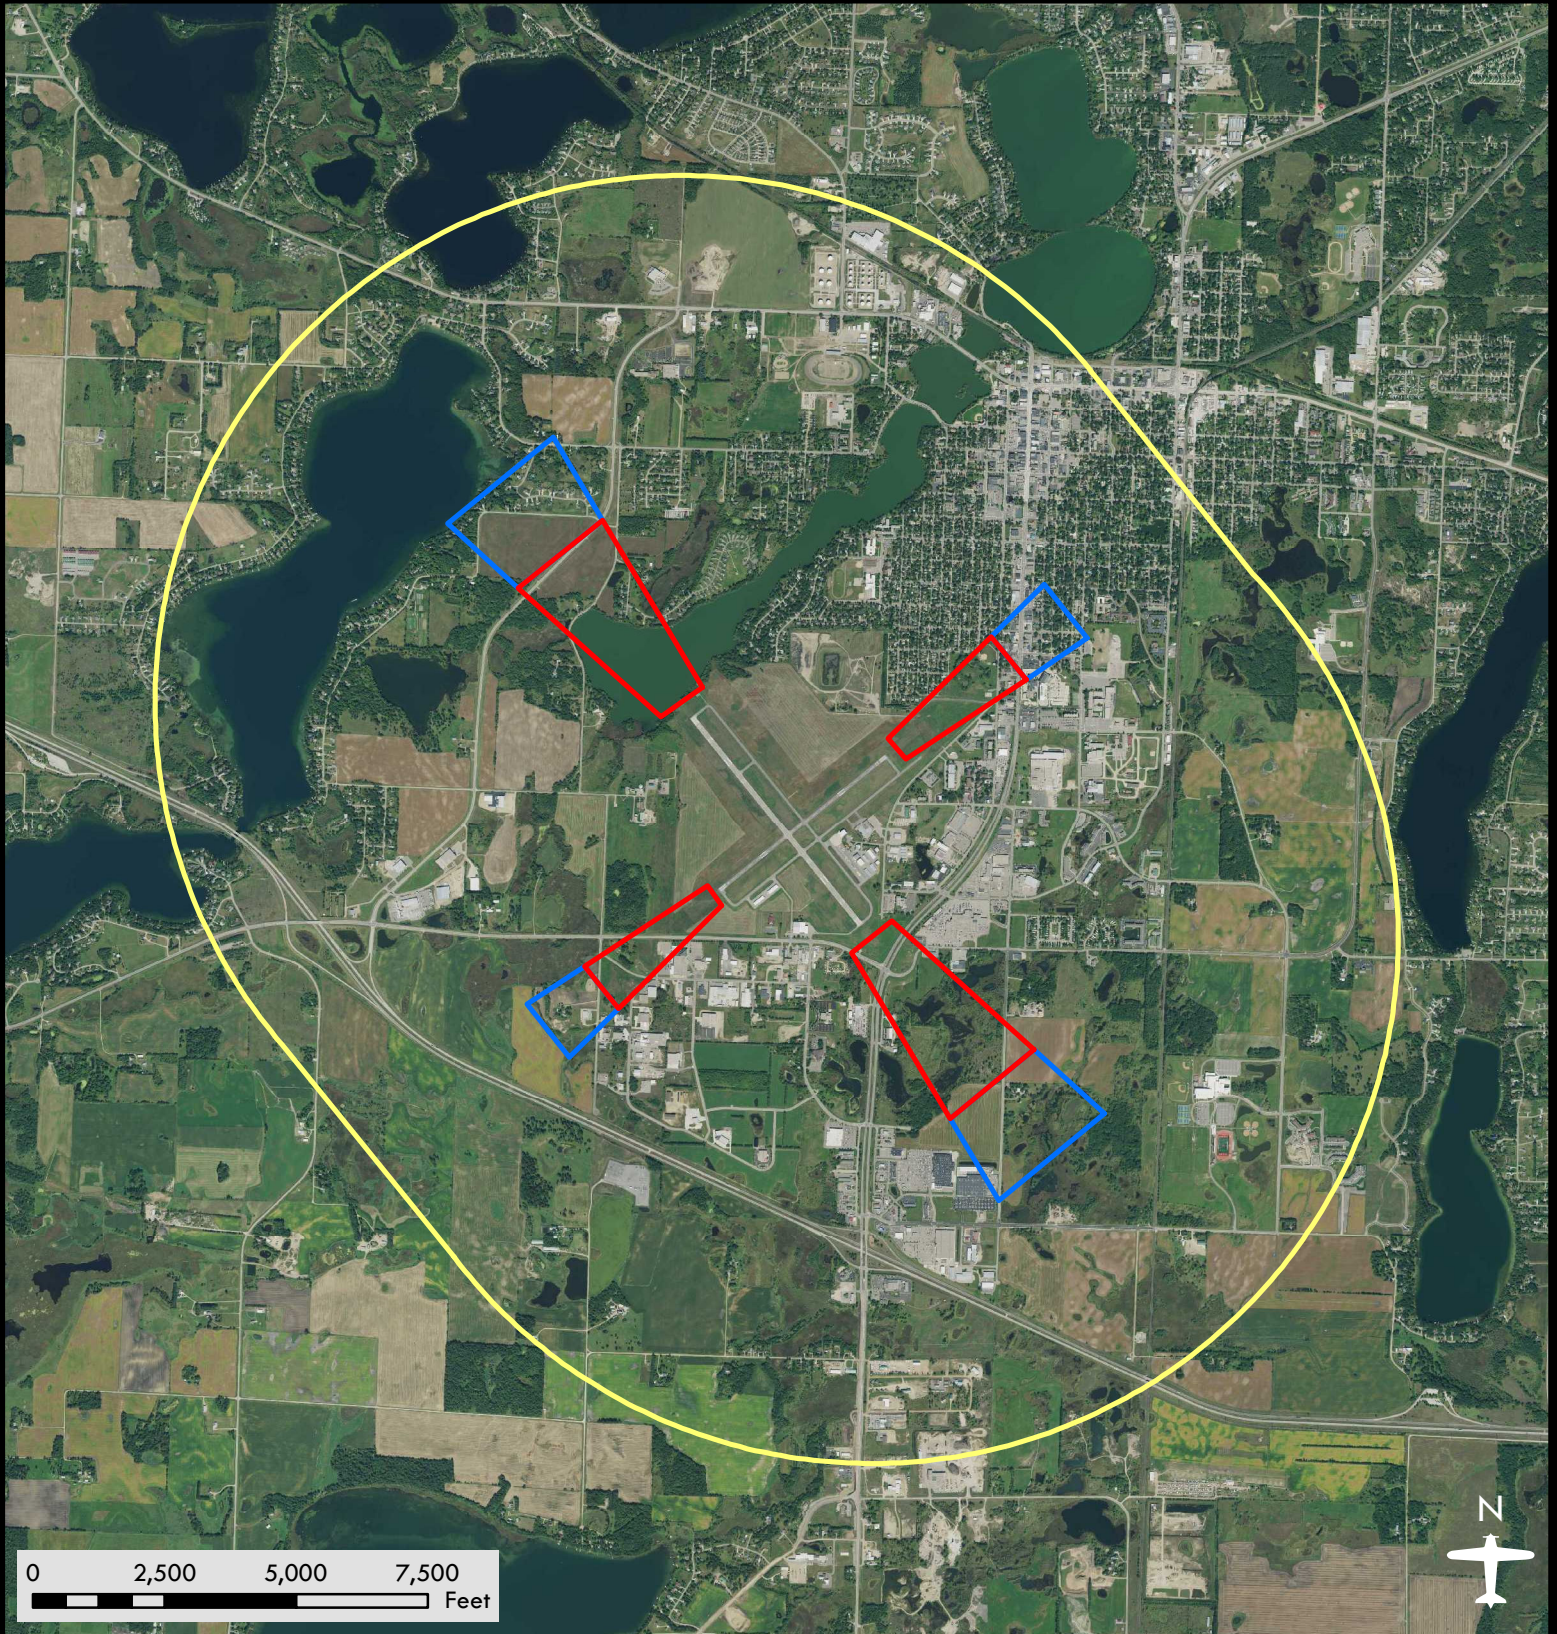

Alexandria Municipal Airport - Chandler Field

Airport Safety Zones

Date: 08/08/2018

Legend

-  Zone A
-  Zone B
-  Zone C

DISCLAIMER: This is not an official zoning map. To view the official map and ordinance for this airport, please visit the Airport Zoning Information Warehouse at <https://www.dot.state.mn.us/aero/planning/zoning-warehouse.html>. The State of Minnesota makes no representations or warranties expressed or implied, with respect to the reuse of the data provided herewith regardless of its format or the means of its transmission. There is no guarantee or representation to the user as to the accuracy, currency, suitability, or reliability of this data for any purpose. The user accepts the data "as is." The State of Minnesota assumes no responsibility for loss or damage incurred as a result of any user's reliance on this data. All maps and other material provided herein are protected by copyright. Permission is granted to copy and use the materials herein.